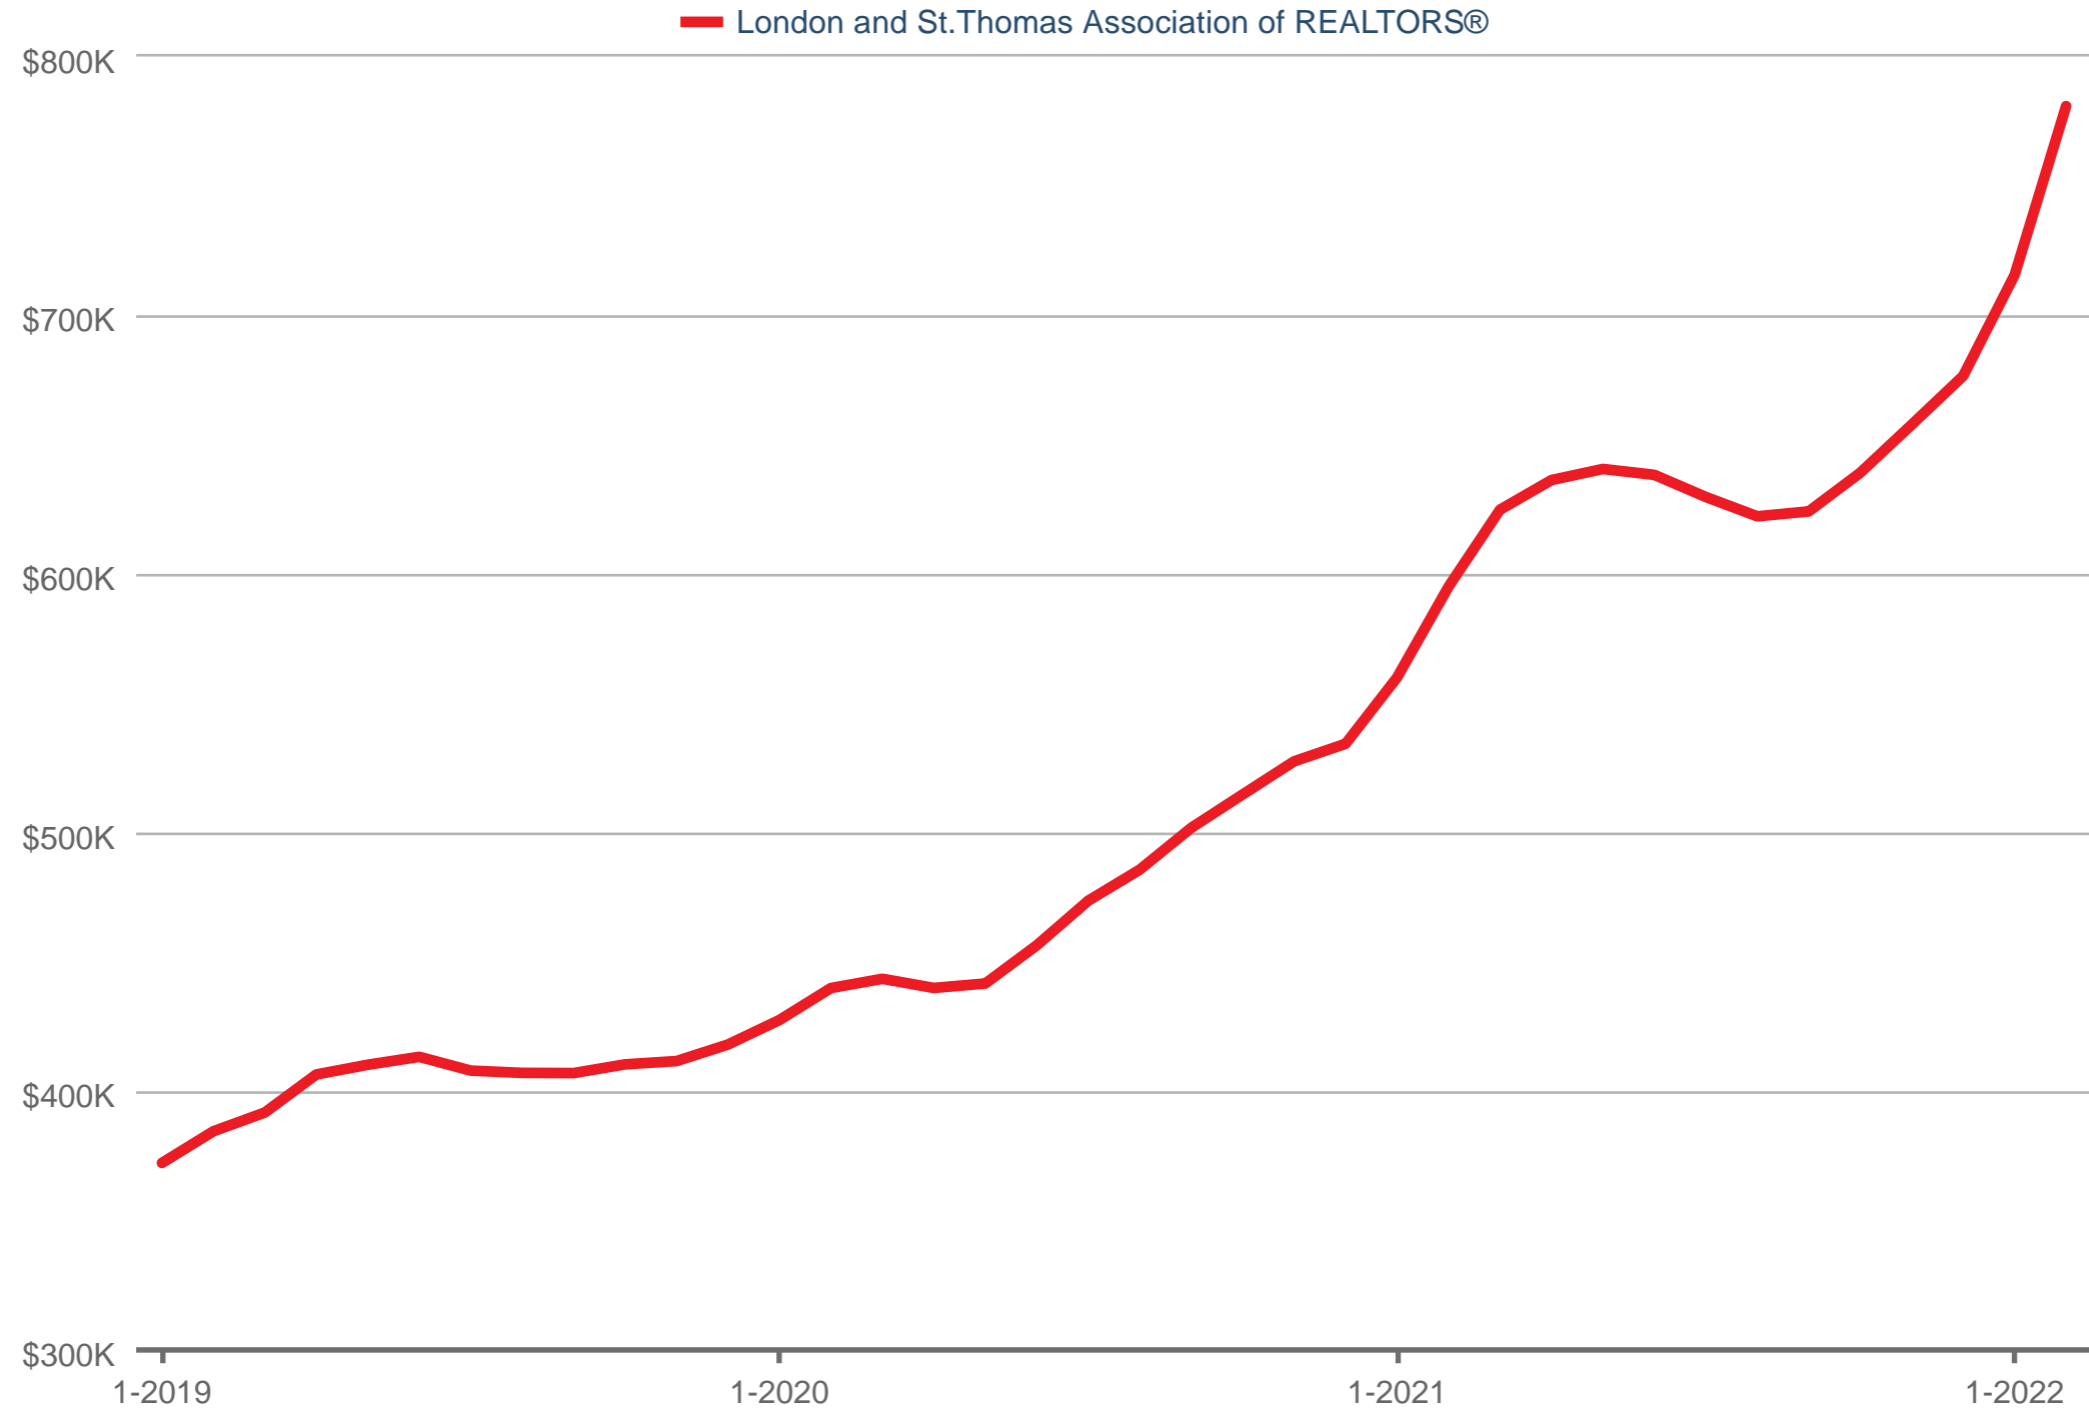

Average Sales Price

London and St.Thomas Association of REALTORS®
Each data point is three months of activity. Data is from March 29, 2022.

All data from ITSO. InfoSparks © 2022 ShowingTime.